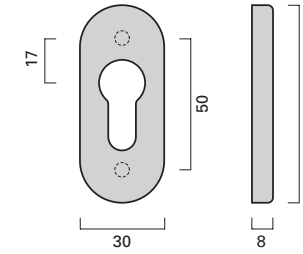

Schlüssel-Oval-Rosette
Cylinder rose, oval