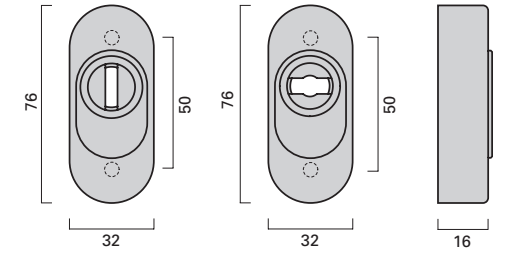

Schutz-Oval-Rosette
Security rose, oval shape

	Drücker-Garnitur Lever handles Feuerschutz-Garnitur Fire resistant lever handles	ER.RTDG.142.DO ER.RTFSG.142.DO	ER.RTDG.142.O ER.RTFSG.142.O	
	Halbgarnitur Half set of lever handles Feuerschutz-Halbgarnitur Fire resistant half set of lever handles	ER.RTHG.142.DO ER.RTFSHG.142.DO	ER.RTHG.142.O ER.RTFSHG.142.O	
	Wechsel-Garnitur 1 Lever/Knob combination 1 Feuerschutz-Wechsel-Garnitur 1 Fire resistant lever/knob combination 1	ER.RTWG1.142.DO ER.RTFSWG1.142.DO	ER.RTWG1.142.O ER.RTFSWG1.142.O	
	Wechsel-Garnitur 2 Lever/Knob combination 2 Feuerschutz-Wechsel-Garnitur 2 Fire resistant lever/knob combination 2	ER.RTWG2.142.DO ER.RTFSWG2.142.DO	ER.RTWG2.142.O ER.RTFSWG2.142.O	
	Wechsel-Garnitur 3 Lever/Knob combination 3 Feuerschutz-Wechsel-Garnitur 3 Fire resistant lever/knob combination 3	ER.RTWG3.142.DO ER.RTFSWG3.142.DO	ER.RTWG3.142.O ER.RTFSWG3.142.O	
	Wechsel-Garnitur 4 Lever/Knob combination 4 Feuerschutz-Wechsel-Garnitur 4 Fire resistant lever/knob combination 4	ER.RTWG4.142.DO ER.RTFSWG4.142.DO	ER.RTWG4.142.O ER.RTFSWG4.142.O	
	Schutz-Beschlag-Garnitur Security lever handles Feuerschutz-Schutz-Beschlag-Garnitur Fire resistant security lever handles		ER.RTDG.142.ZO ER.RTFSG.142.ZO	
	Schutz-Beschlag-Garnitur 1 Security lever/knob combination 1 Feuerschutz-Schutz-Wechsel-Garnitur 1 Fire resistant security lever/knob combination 1		ER.RTWG1.142.ZO ER.RTFSWG1.142.ZO	

Produktfamilie
Product family

Seite
Page

Türdrücker 142
Lever handle 142

46-49

Fenstergriff 132
Window handle 132

152