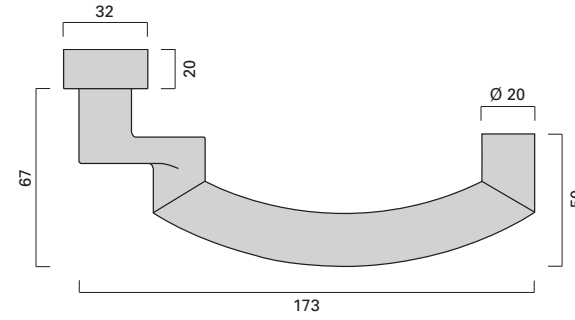

**EN 179**

**Notausgangs-Verschlüsse**  
Emergency exits

**Oval-Rosette DO**  
Oval rose DO  
76 x 32 x 20 mm

**Oval-Rosette O/ZO**  
Oval rose O/ZO  
76 x 32 x 20 mm  
**Schlüsselrossette O**  
PZ rose O  
76 x 30 x 8 mm  
**Schutzrossette ZO**  
Security rose ZO  
76 x 32 x 16 mm