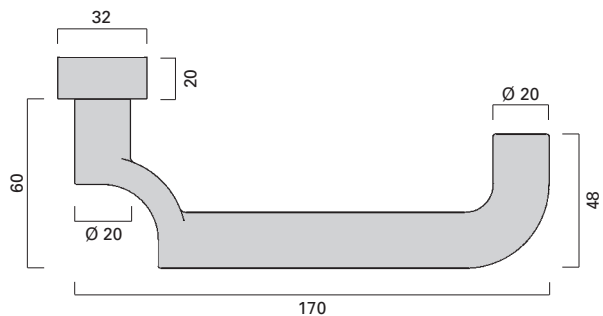

Produktfamilie
Product family

Seite
Page

Türdrücker 522
Lever handle 522

64-67

Fenstergriff 522
Window handle 522

159