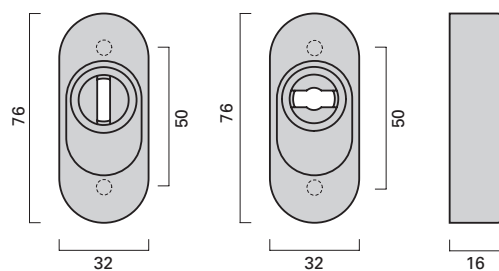

Schutz-Oval-Rosette
Security rose, oval shape