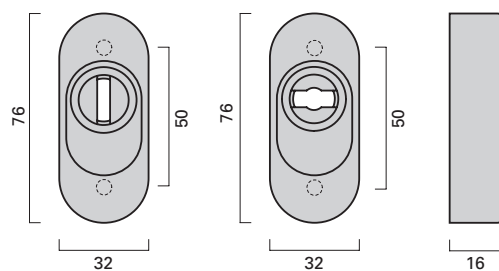

Produktfamilie
Product family

Seite
Page

Türdrücker 112
Lever handle 112

10-13

Fenstergriff 112
Window handle 112

148

Drücker-Oval-Rosette
Handle on oval narrow rose

Schlüssel-Oval-Rosette
Cylinder rose, oval

Notausgangs-Verschlüsse
Emergency exits

Oval-Rosette DO
Oval rose DO
76 x 32 x 20 mm

Oval-Rosette O/ZO
Oval rose O/ZO
76 x 32 x 20 mm
Schlüsselrossette O
PZ rose O
76 x 30 x 8 mm
Schutzrossette ZO
Security rose ZO
76 x 32 x 16 mm