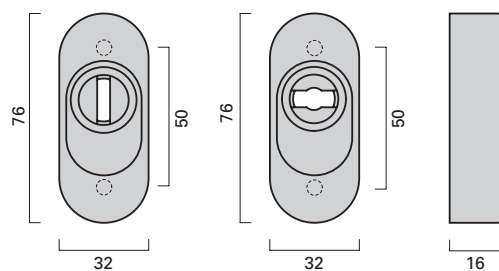

Produktfamilie
Product family

Seite
Page

Türdrücker 524
Lever handle 524

68-71

Fenstergriff 144
Window handle 144

157

Drücker-Oval-Rosette
Handle on oval narrow rose

Schlüssel-Oval-Rosette
Cylinder rose, oval