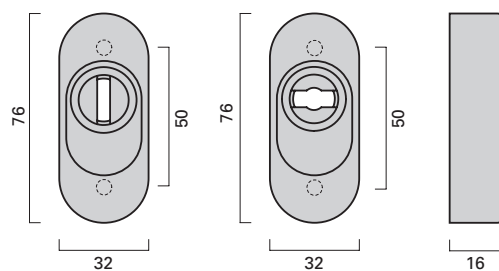

Produktfamilie
Product family

Seite
Page

Türdrücker 114
Lever handle 114

14-17

Fenstergriff 112
Window handle 112

148

Drücker-Oval-Rosette
Handle on oval narrow rose

Schlüssel-Oval-Rosette
Cylinder rose, oval

EN 179

Notausgangs-Verschlüsse
Emergency exits

Oval-Rosette DO
Oval rose DO
76 x 32 x 20 mm

Oval-Rosette O/ZO
Oval rose O/ZO
76 x 32 x 20 mm
Schlüsselrossette O
PZ rose O
76 x 30 x 8 mm
Schutzrossette ZO
Security rose ZO
76 x 32 x 16 mm