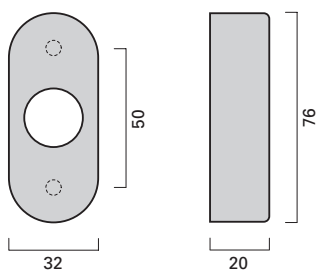

Seite
Page

Türdrücker 522
Lever handle 522

64-67

Fenstergriff 522
Window handle 522

159

Drücker-Oval-Rosette
Handle on oval narrow rose

Schlüssel-Oval-Rosette
Cylinder rose, oval

Schutz-Oval-Rosette
Security rose, oval shape