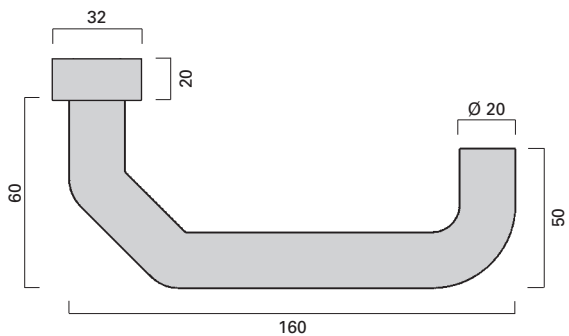

Drücker-Oval-Rosette
Handle on oval narrow rose