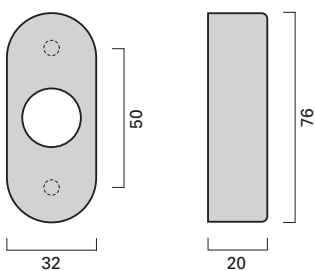

Drücker-Oval-Rosette
Handle on oval narrow rose