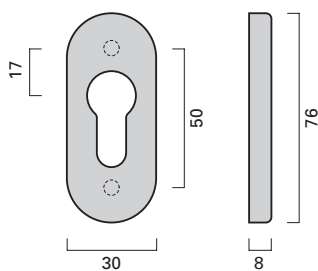

Schlüssel-Oval-Rosette
Cylinder rose, oval