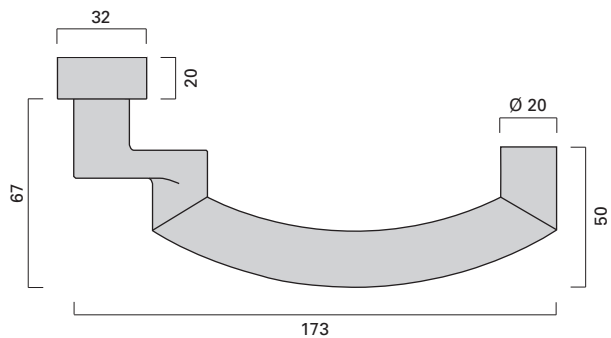

Produktfamilie
Product family

Seite
Page

Türdrücker 142
Lever handle 142

46-49

Fenstergriff 132
Window handle 132

152