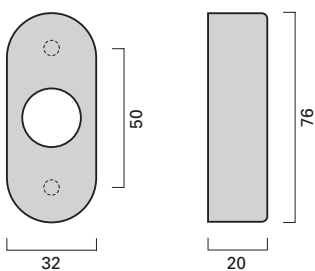

Produktfamilie
Product family

Seite
Page

Türdrücker 114
Lever handle 114

14-17

Fenstergriff 112
Window handle 112

148

Drücker-Oval-Rosette
Handle on oval narrow rose

Schlüssel-Oval-Rosette
Cylinder rose, oval