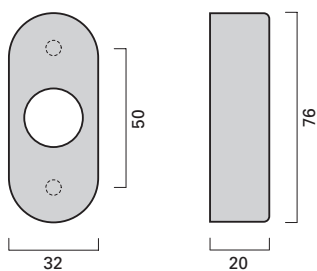

Drücker-Oval-Rosette
Handle on oval narrow rose