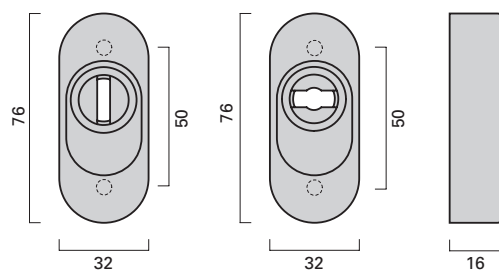

Schutz-Oval-Rosette
Security rose, oval shape