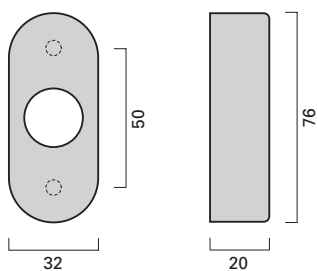

Produktfamilie
Product family

Seite
Page

Türdrücker 524
Lever handle 524

68-71

Fenstergriff 144
Window handle 144

157

Drücker-Oval-Rosette
Handle on oval narrow rose

Schlüssel-Oval-Rosette
Cylinder rose, oval