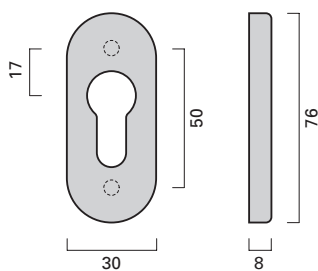

Produktfamilie
Product family

Seite
Page

Türdrücker 522
Lever handle 522

64-67

Fenstergriff 522
Window handle 522

159

Drücker-Oval-Rosette
Handle on oval narrow rose

Schlüssel-Oval-Rosette
Cylinder rose, oval