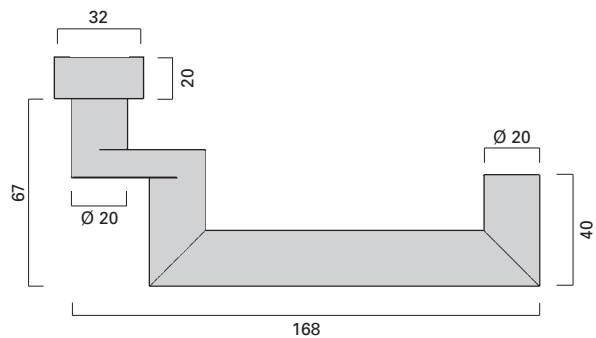

Produktfamilie
Product family

Seite
Page

Türdrücker 114
Lever handle 114

14-17

Fenstergriff 112
Window handle 112

148