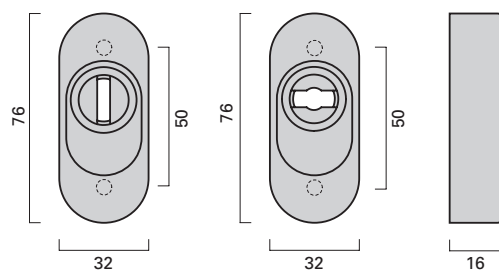

Produktfamilie
Product family

Seite
Page

Türdrücker 522
Lever handle 522

64-67

Fenstergriff 522
Window handle 522

159

Drücker-Oval-Rosette
Handle on oval narrow rose

Schlüssel-Oval-Rosette
Cylinder rose, oval