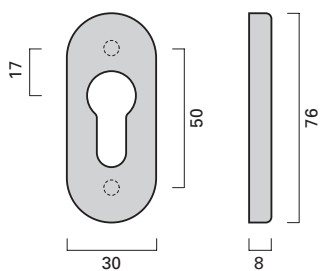

Seite
Page

Türdrücker 522
Lever handle 522

64-67

Fenstergriff 522
Window handle 522

159

Drücker-Oval-Rosette
Handle on oval narrow rose

Schlüssel-Oval-Rosette
Cylinder rose, oval

Schutz-Oval-Rosette
Security rose, oval shape