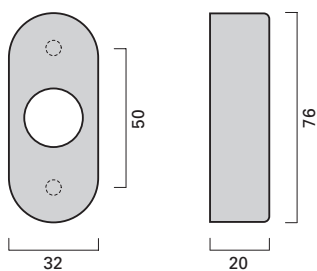

Produktfamilie
Product family

Seite
Page

Türdrücker 112
Lever handle 112

10-13

Fenstergriff 112
Window handle 112

148

Drücker-Oval-Rosette
Handle on oval narrow rose

Schlüssel-Oval-Rosette
Cylinder rose, oval