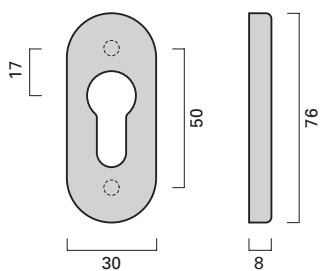

Produktfamilie
Product family

Seite
Page

Türdrücker 524
Lever handle 524

68-71

Fenstergriff 144
Window handle 144

157

Drücker-Oval-Rosette
Handle on oval narrow rose

Schlüssel-Oval-Rosette
Cylinder rose, oval