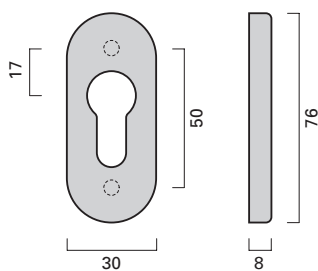

Produktfamilie
Product family

Seite
Page

Türdrücker 112
Lever handle 112

10-13

Fenstergriff 112
Window handle 112

148

Drücker-Oval-Rosette
Handle on oval narrow rose

Schlüssel-Oval-Rosette
Cylinder rose, oval

Notausgangs-Verschlüsse
Emergency exits

Oval-Rosette DO
Oval rose DO
76 x 32 x 20 mm

Oval-Rosette O/ZO
Oval rose O/ZO
76 x 32 x 20 mm
Schlüsselrossette O
PZ rose O
76 x 30 x 8 mm
Schutzrossette ZO
Security rose ZO
76 x 32 x 16 mm