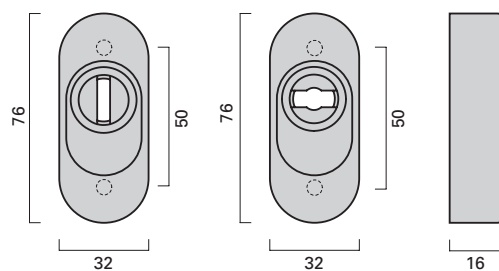

Seite
Page

Türdrücker 522
Lever handle 522

64-67

Fenstergriff 522
Window handle 522

159

Drücker-Oval-Rosette
Handle on oval narrow rose

Schlüssel-Oval-Rosette
Cylinder rose, oval

Schutz-Oval-Rosette
Security rose, oval shape