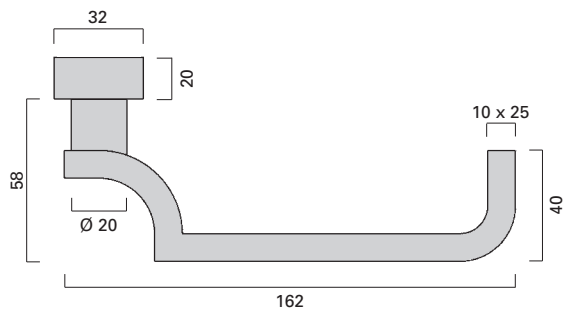

Produktfamilie
Product family

Seite
Page

Türdrücker 812
Lever handle 812

92-93

Fenstergriff 801
Window handle 801

164