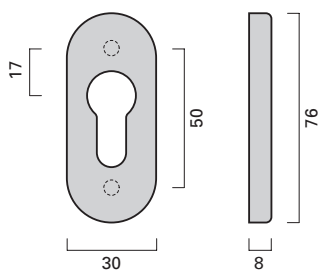

Produktfamilie
Product family

Seite
Page

Türdrücker 142
Lever handle 142

46-49

Fenstergriff 132
Window handle 132

152

Drücker-Oval-Rosette
Handle on oval narrow rose

Schlüssel-Oval-Rosette
Cylinder rose, oval