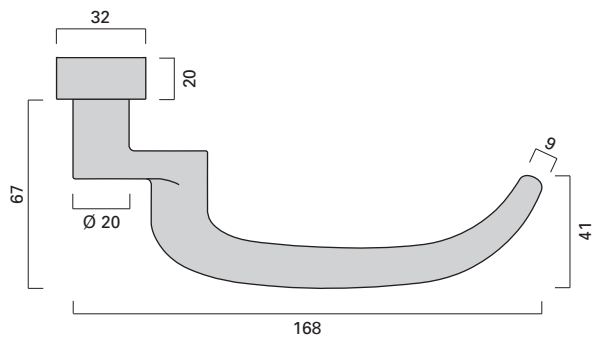

Produktfamilie
Product family

Seite
Page

Türdrücker 524
Lever handle 524

68-71

Fenstergriff 144
Window handle 144

157