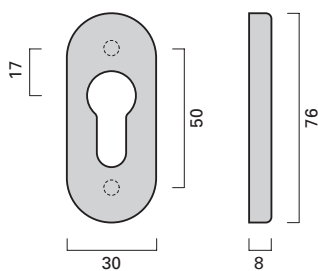

Produktfamilie
Product family

Seite
Page

Türdrücker 114
Lever handle 114

14-17

Fenstergriff 112
Window handle 112

148

Drücker-Oval-Rosette
Handle on oval narrow rose

Schlüssel-Oval-Rosette
Cylinder rose, oval