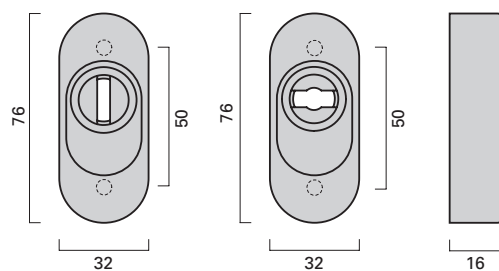

Produktfamilie
Product family

Seite
Page

Türdrücker 142
Lever handle 142

46-49

Fenstergriff 132
Window handle 132

152

Drücker-Oval-Rosette
Handle on oval narrow rose

Schlüssel-Oval-Rosette
Cylinder rose, oval