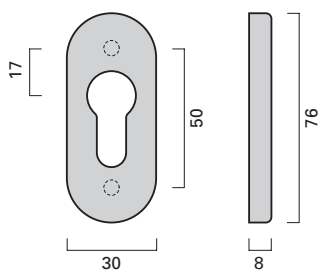

Schlüssel-Oval-Rosette
Cylinder rose, oval