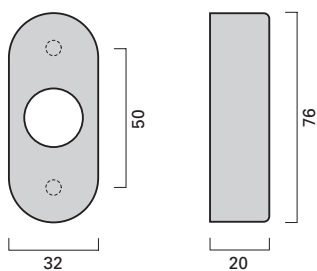

Produktfamilie
Product family

Seite
Page

Türdrücker 142
Lever handle 142

46-49

Fenstergriff 132
Window handle 132

152

Drücker-Oval-Rosette
Handle on oval narrow rose

Schlüssel-Oval-Rosette
Cylinder rose, oval