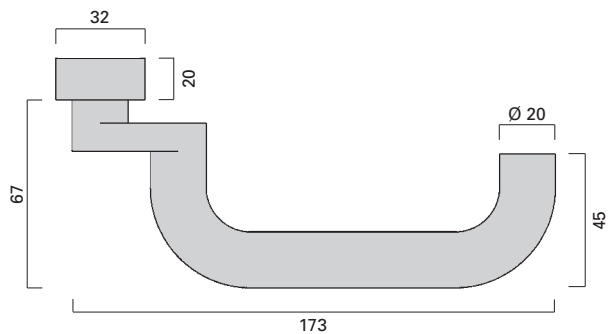

Produktfamilie
Product family

Seite
Page

Türdrücker 522
Lever handle 522

64-67

Fenstergriff 522
Window handle 522

159