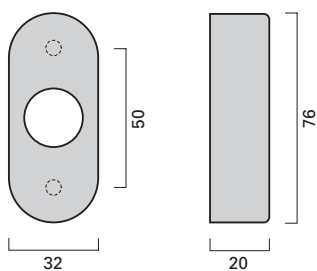

Drücker-Oval-Rosette
Handle on oval narrow rose