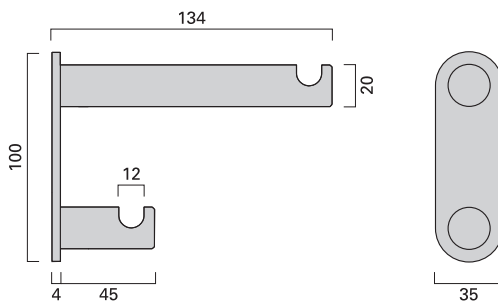

Vieler Haken
Vieler hooks

Hochwertiges Material mit matt gebürsteter, pflegeleichter Oberfläche aus Edelstahl.

Maintenance free brushed satin stainless steel.

ER.GAR.6534.GH

Haken
Hook

ER.GAR.6530.HH