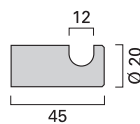

Vieler Haken
Vieler hooks

Hochwertiges Material mit matt gebürsteter, pflegeleichter Oberfläche aus Edelstahl.

Maintenance free brushed satin stainless steel.

Haken, doppelt
Hook, double

ER.GAR.6534.GH

Haken
Hook

ER.GAR.6530.HH