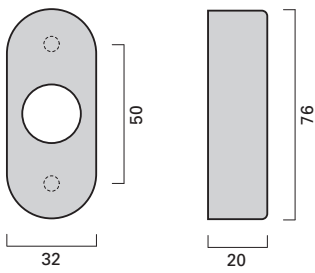

Seite
Page

Türdrücker 548
Lever handle 548

1.44

Fenstergriff 548
Window handle 548

3.16

Drücker-Oval-Rosette
Handle on oval narrow rose

Schlüssel-Oval-Rosette
Cylinder rose, oval

Schutz-Oval-Rosette
Security rose, oval shape