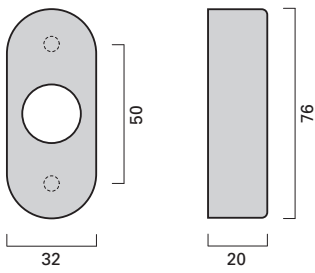

Produktfamilie
Product family
Türdrücker 147
Lever handle 147

Seite
Page
1.32

Drücker-Oval-Rosette
Handle on oval narrow rose

Schlüssel-Oval-Rosette
Cylinder rose, oval

Schutz-Oval-Rosette
Security rose, oval shape