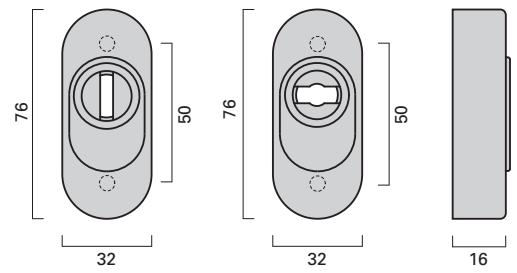

Produktfamilie
Product family

Seite
Page

Türdrücker 810
Lever handle 810

1.64

Fenstergriff 117
Window handle 117

3.05

Drücker-Oval-Rosette
Handle on oval narrow rose

Schlüssel-Oval-Rosette
Cylinder rose, oval