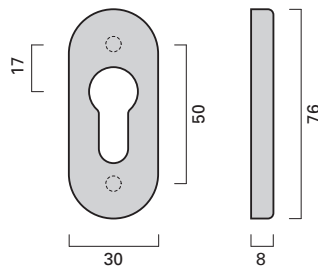

Seite
Page

Türdrücker 548
Lever handle 548

1.44

Fenstergriff 548
Window handle 548

3.16

Drücker-Oval-Rosette
Handle on oval narrow rose

Schlüssel-Oval-Rosette
Cylinder rose, oval

Schutz-Oval-Rosette
Security rose, oval shape