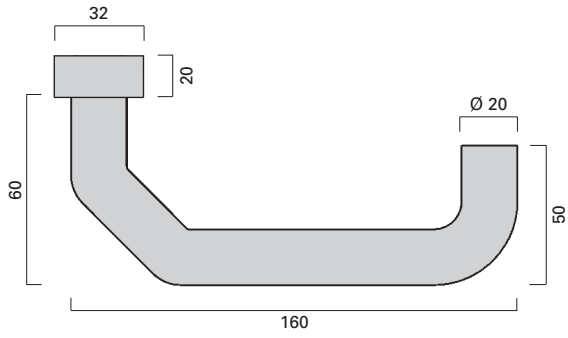

Produktfamilie
Product family
Türdrücker 147
Lever handle 147

Seite
Page
1.32

Drücker-Oval-Rosette
Handle on oval narrow rose

Schlüssel-Oval-Rosette
Cylinder rose, oval

Schutz-Oval-Rosette
Security rose, oval shape