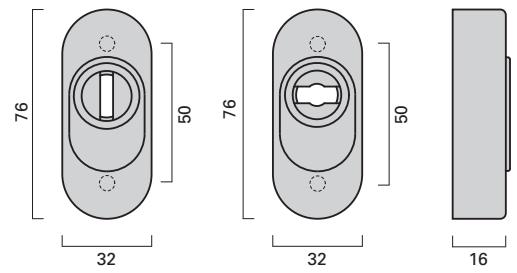

Produktfamilie
Product family

Seite
Page

Türdrücker 522
Lever handle 522

1.38

Fenstergriff 522
Window handle 522

3.15

Drücker-Oval-Rosette
Handle on oval narrow rose

Schlüssel-Oval-Rosette
Cylinder rose, oval