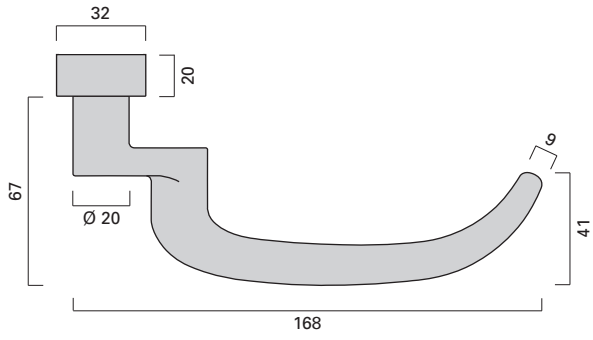

Produktfamilie
Product family

Seite
Page

Türdrücker 524
Lever handle 524

1.40

Fenstergriff 144
Window handle 144

3.13

Drücker-Oval-Rosette
Handle on oval narrow rose

Schlüssel-Oval-Rosette
Cylinder rose, oval