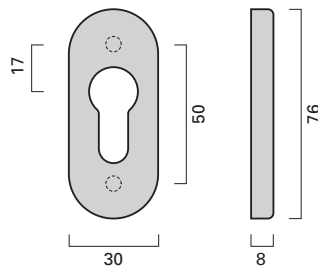

Produktfamilie
Product family

Seite
Page

Türdrücker 802
Lever handle 802

1.54

Fenstergriff 801
Window handle 801

3.21

Drücker-Oval-Rosette
Handle on oval narrow rose

Schlüssel-Oval-Rosette
Cylinder rose, oval