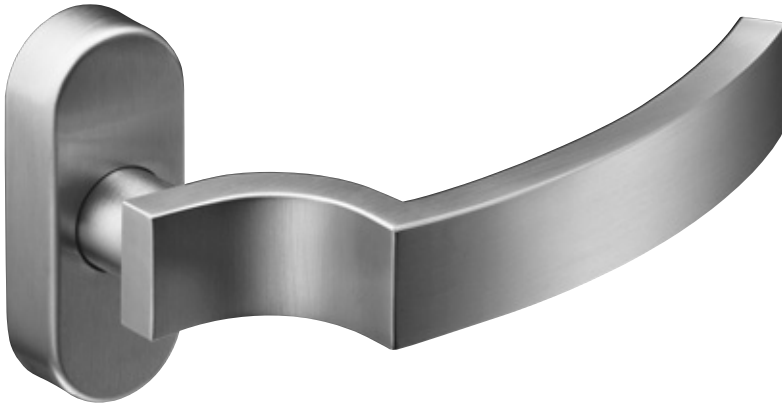

Vieler Edelstahl-Türdrücker RT 806 für Rahmentüren
Vieler stainless steel lever handle RT 806 for narrow stile door

Feuerschutz
Fire rated

EN 1906

Türdrücker und Türkäufe
Lever handle and knobs

EN 179

Notausgangs-Verschlüsse
Emergency exits

Oval-Rosette DO
Oval rose DO
76 x 32 x 20 mm

Oval-Rosette O/ZO
Oval rose O/ZO
76 x 32 x 20 mm
Schlüsselrossette
PZ rose
76 x 30 x 8 mm
Schutzrossette
Security rose
76 x 32 x 16 mm

Drücker-Garnitur
Lever handles

Feuerschutz-Garnitur
Fire resistant lever handles

ER.RTDG.806.DO

ER.RTDG.806.O

Halbgarnitur
Half set of lever handles

Feuerschutz-Halbgarnitur
Fire resistant half set of lever handles

ER.RTHG.806.DO

ER.RTHG.806.O

Wechsel-Garnitur 1
Lever/Knob combination 1

Feuerschutz-Wechsel-Garnitur 1
Fire resistant lever/knob combination 1

ER.RTWG1.806.DO

ER.RTWG1.806.O

Wechsel-Garnitur 2
Lever/Knob combination 2

Feuerschutz-Wechsel-Garnitur 2
Fire resistant lever/knob combination 2

ER.RTWG2.806.DO

ER.RTWG2.806.O

Wechsel-Garnitur 3
Lever/Knob combination 3

Feuerschutz-Wechsel-Garnitur 3
Fire resistant lever/knob combination 3

ER.RTWG3.806.DO

ER.RTWG3.806.O

Wechsel-Garnitur 4
Lever/Knob combination 4

Feuerschutz-Wechsel-Garnitur 4
Fire resistant lever/knob combination 4

ER.RTWG4.806.DO

ER.RTWG4.806.O

Schutz-Beschlag-Garnitur
Security lever handles

Feuerschutz-Schutz-Beschlag-Garnitur
Fire resistant security lever handles

ER.RTDG.806.ZO

ER.RTFSG.806.ZO

Schutz-Beschlag-Garnitur 1
Security lever/knob combination 1

Feuerschutz-Schutz-Wechsel-Garnitur 1
Fire resistant security lever/knob combination 1

ER.RTWG1.806.ZO

ER.RTFSWG1.806.ZO