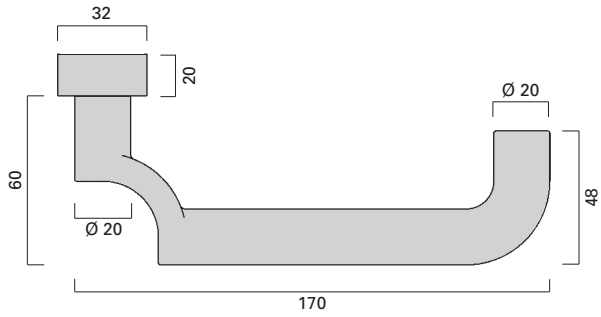

Produktfamilie
Product family

Seite
Page

Türdrücker 522
Lever handle 522

1.38

Fenstergriff 522
Window handle 522

3.15