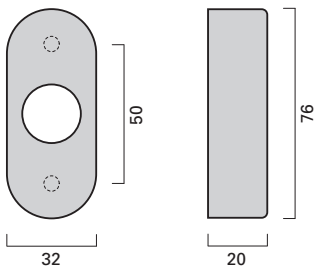

Seite
Page

Türdrücker 522
Lever handle 522

1.38

Fenstergriff 522
Window handle 522

3.15

Drücker-Oval-Rosette
Handle on oval narrow rose

Schlüssel-Oval-Rosette
Cylinder rose, oval

Schutz-Oval-Rosette
Security rose, oval shape