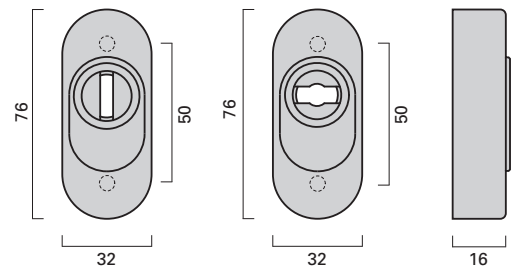

1.10

Fenstergriff 112
Window handle 112

3.04

Drücker-Oval-Rosette
Handle on oval narrow rose

Schlüssel-Oval-Rosette
Cylinder rose, oval

Schutz-Oval-Rosette
Security rose, oval shape

Vieler Edelstahl-Türdrücker RT 142 für Rahmentüren
Vieler stainless steel lever handle RT 142 for narrow stile door