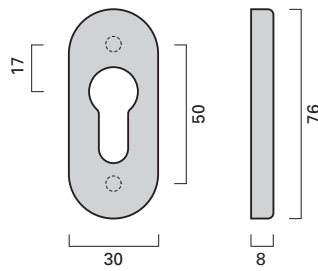

Seite
Page

Türdrücker 522
Lever handle 522

1.38

Fenstergriff 522
Window handle 522

3.15

Drücker-Oval-Rosette
Handle on oval narrow rose

Schlüssel-Oval-Rosette
Cylinder rose, oval

Schutz-Oval-Rosette
Security rose, oval shape