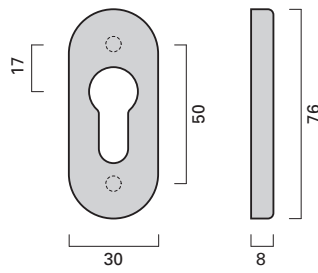

Drücker-Oval-Rosette
Handle on oval narrow rose

Schlüssel-Oval-Rosette
Cylinder rose, oval

Schutz-Oval-Rosette
Security rose, oval shape

Vieler Edelstahl-Türdrücker RT 808 für Rahmentüren
Vieler stainless steel lever handle RT 808 for narrow stile door