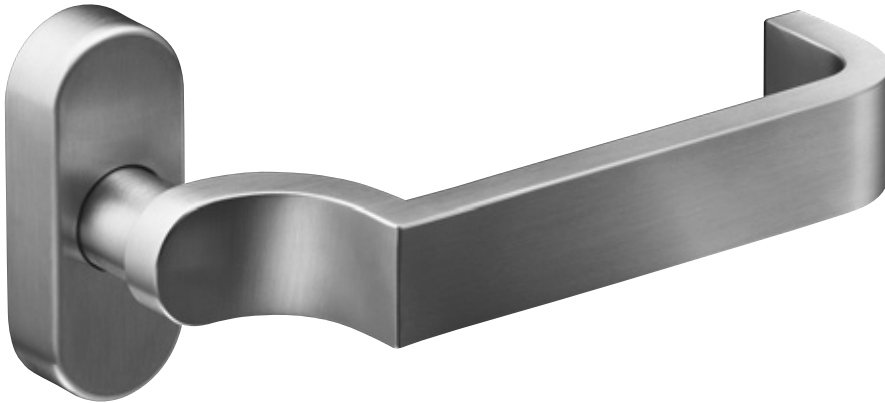

Vieler Edelstahl-Türdrücker RT 803 für Rahmentüren
Vieler stainless steel lever handle RT 803 for narrow stile door

Feuerschutz
Fire rated

EN 1906

Türdrücker und Türkäufe
Lever handle and knobs

EN 179

Notausgangs-Verschlüsse
Emergency exits

Oval-Rosette DO
Oval rose DO
76 x 32 x 20 mm

Oval-Rosette O/ZO
Oval rose O/ZO
76 x 32 x 20 mm
Schlüsselrossette
PZ rose
76 x 30 x 8 mm
Schutzrossette
Security rose
76 x 32 x 16 mm

Drücker-Garnitur
Lever handles

Feuerschutz-Garnitur
Fire resistant lever handles

ER.RTDG.803.DO

ER.RTDG.803.O

Halbgarnitur
Half set of lever handles

Feuerschutz-Halbgarnitur
Fire resistant half set of lever handles

ER.RTHG.803.DO

ER.RTHG.803.O

Wechsel-Garnitur 1
Lever/Knob combination 1

Feuerschutz-Wechsel-Garnitur 1
Fire resistant lever/knob combination 1

ER.RTWG1.803.DO

ER.RTWG1.803.O

Wechsel-Garnitur 2
Lever/Knob combination 2

Feuerschutz-Wechsel-Garnitur 2
Fire resistant lever/knob combination 2

ER.RTWG2.803.DO

ER.RTWG2.803.O

Wechsel-Garnitur 3
Lever/Knob combination 3

Feuerschutz-Wechsel-Garnitur 3
Fire resistant lever/knob combination 3

ER.RTWG3.803.DO

ER.RTWG3.803.O

Wechsel-Garnitur 4
Lever/Knob combination 4

Feuerschutz-Wechsel-Garnitur 4
Fire resistant lever/knob combination 4

ER.RTWG4.803.DO

ER.RTWG4.803.O

Schutz-Beschlag-Garnitur
Security lever handles

Feuerschutz-Schutz-Beschlag-Garnitur
Fire resistant security lever handles

ER.RTDG.803.ZO

ER.RTFSG.803.ZO

Schutz-Beschlag-Garnitur 1
Security lever/knob combination 1

Feuerschutz-Schutz-Wechsel-Garnitur 1
Fire resistant security lever/knob combination 1

ER.RTWG1.803.ZO

ER.RTFSWG1.803.ZO