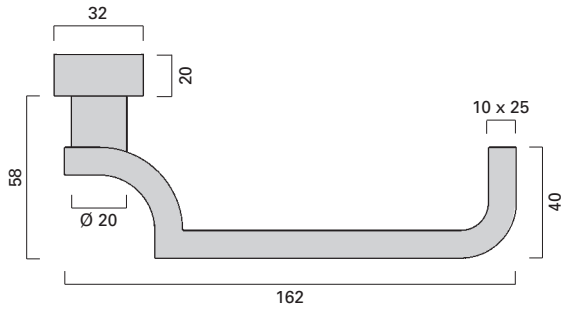

Produktfamilie
Product family

Seite
Page

Türdrücker 802
Lever handle 802

1.54

Fenstergriff 801
Window handle 801

3.21