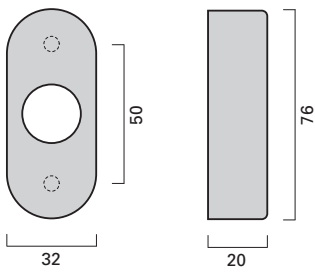

Produktfamilie
Product family

Seite
Page

Türdrücker 810
Lever handle 810

1.64

Fenstergriff 117
Window handle 117

3.05

Drücker-Oval-Rosette
Handle on oval narrow rose

Schlüssel-Oval-Rosette
Cylinder rose, oval