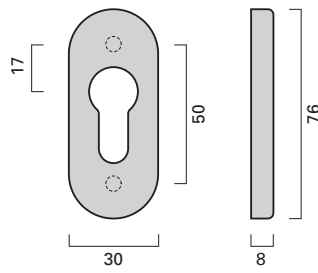

Produktfamilie
Product family
Türdrücker 147
Lever handle 147

Seite
Page
1.32

Drücker-Oval-Rosette
Handle on oval narrow rose

Schlüssel-Oval-Rosette
Cylinder rose, oval

Schutz-Oval-Rosette
Security rose, oval shape