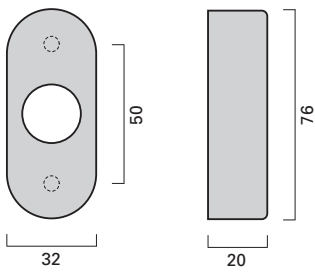

Drücker-Oval-Rosette
Handle on oval narrow rose

Schlüssel-Oval-Rosette
Cylinder rose, oval

Schutz-Oval-Rosette
Security rose, oval shape

Vieler Edelstahl-Türdrücker RT 808 für Rahmentüren
Vieler stainless steel lever handle RT 808 for narrow stile door