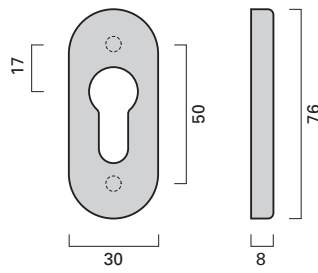

Produktfamilie
Product family

Seite
Page

Türdrücker 810
Lever handle 810

1.64

Fenstergriff 117
Window handle 117

3.05

Drücker-Oval-Rosette
Handle on oval narrow rose

Schlüssel-Oval-Rosette
Cylinder rose, oval