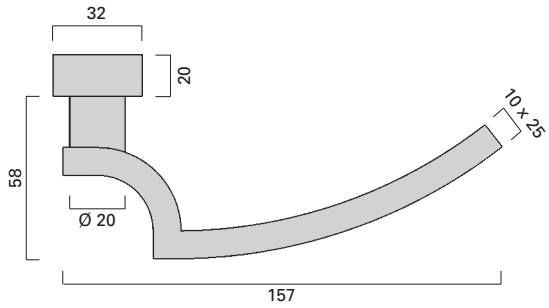

Produktfamilie
Product family

Seite
Page

Türdrücker 804
Lever handle 804

1.56

Fenstergriff 804
Window handle 804

3.22