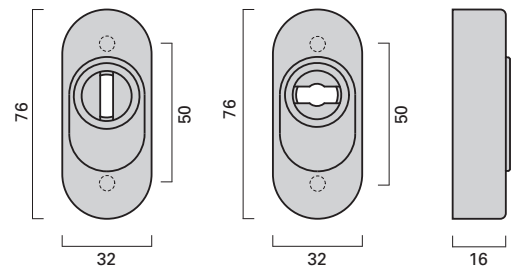

Seite
Page

Türdrücker 522
Lever handle 522

1.38

Fenstergriff 522
Window handle 522

3.15

Drücker-Oval-Rosette
Handle on oval narrow rose

Schlüssel-Oval-Rosette
Cylinder rose, oval

Schutz-Oval-Rosette
Security rose, oval shape