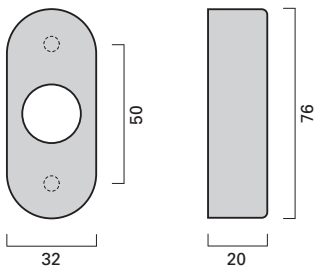

Produktfamilie
Product family

Seite
Page

Türdrücker 522
Lever handle 522

1.38

Fenstergriff 522
Window handle 522

3.15

Drücker-Oval-Rosette
Handle on oval narrow rose

Schlüssel-Oval-Rosette
Cylinder rose, oval