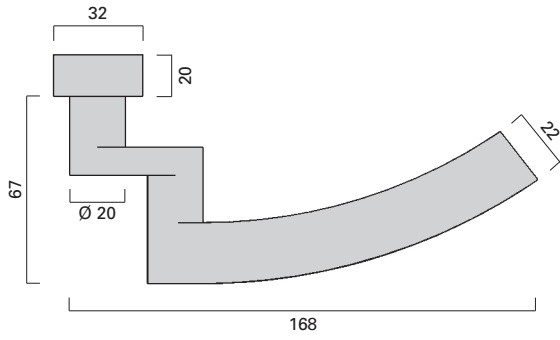

Produktfamilie
Product family

Seite
Page

Türdrücker 810
Lever handle 810

1.64

Fenstergriff 117
Window handle 117

3.05

Drücker-Oval-Rosette
Handle on oval narrow rose

Schlüssel-Oval-Rosette
Cylinder rose, oval