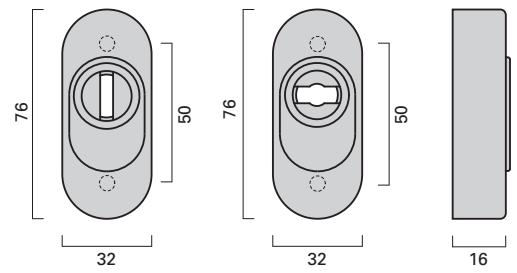

Produktfamilie
Product family

Seite
Page

Türdrücker 524
Lever handle 524

1.40

Fenstergriff 144
Window handle 144

3.13

Drücker-Oval-Rosette
Handle on oval narrow rose

Schlüssel-Oval-Rosette
Cylinder rose, oval