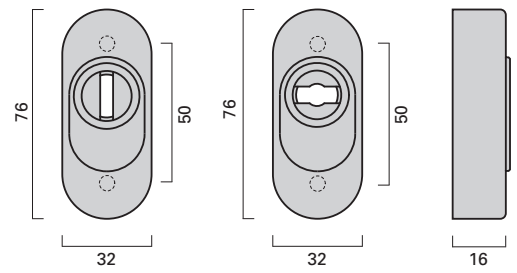

Produktfamilie
Product family
Türdrücker 147
Lever handle 147

Seite
Page
1.32

Drücker-Oval-Rosette
Handle on oval narrow rose

Schlüssel-Oval-Rosette
Cylinder rose, oval

Schutz-Oval-Rosette
Security rose, oval shape