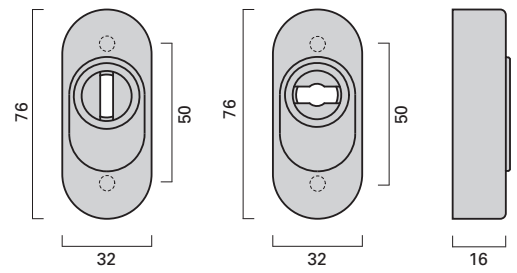

Seite
Page

Türdrücker 548
Lever handle 548

1.44

Fenstergriff 548
Window handle 548

3.16

Drücker-Oval-Rosette
Handle on oval narrow rose

Schlüssel-Oval-Rosette
Cylinder rose, oval

Schutz-Oval-Rosette
Security rose, oval shape