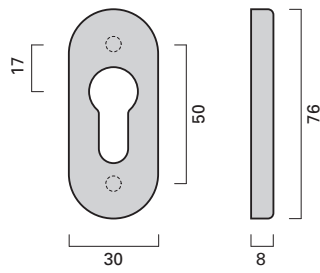

Produktfamilie
Product family

Seite
Page

Türdrücker 524
Lever handle 524

1.40

Fenstergriff 144
Window handle 144

3.13

Drücker-Oval-Rosette
Handle on oval narrow rose

Schlüssel-Oval-Rosette
Cylinder rose, oval