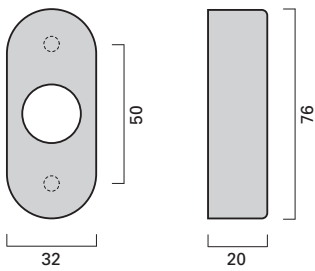

Produktfamilie
Product family

Seite
Page

Türdrücker 802
Lever handle 802

1.54

Fenstergriff 801
Window handle 801

3.21

Drücker-Oval-Rosette
Handle on oval narrow rose

Schlüssel-Oval-Rosette
Cylinder rose, oval