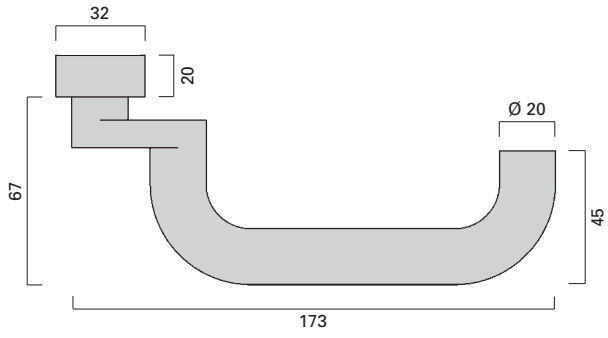

Produktfamilie
Product family

Seite
Page

Türdrücker 522
Lever handle 522

1.38

Fenstergriff 522
Window handle 522

3.15

Drücker-Oval-Rosette
Handle on oval narrow rose

Schlüssel-Oval-Rosette
Cylinder rose, oval