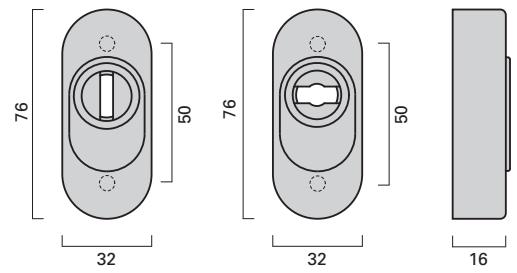

Drücker-Oval-Rosette
Handle on oval narrow rose

Schlüssel-Oval-Rosette
Cylinder rose, oval

Schutz-Oval-Rosette
Security rose, oval shape

Vieler Edelstahl-Türdrücker RT 808 für Rahmentüren
Vieler stainless steel lever handle RT 808 for narrow stile door