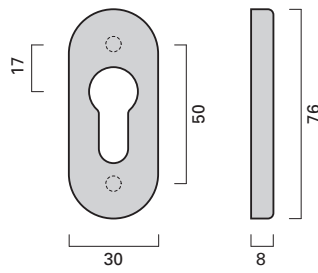

Produktfamilie
Product family

Seite
Page

Türdrücker 522
Lever handle 522

1.38

Fenstergriff 522
Window handle 522

3.15

Drücker-Oval-Rosette
Handle on oval narrow rose

Schlüssel-Oval-Rosette
Cylinder rose, oval