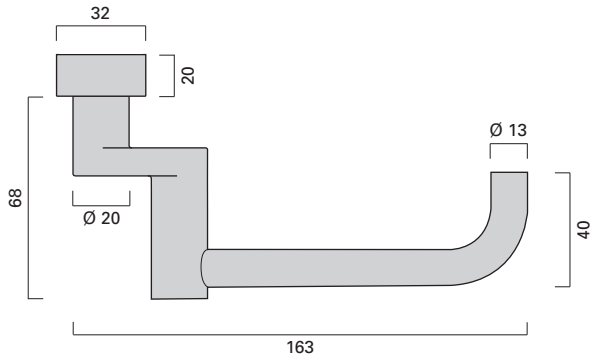

Produktfamilie
Product family

Seite
Page

Türdrücker 548
Lever handle 548

1.44

Fenstergriff 548
Window handle 548

3.16