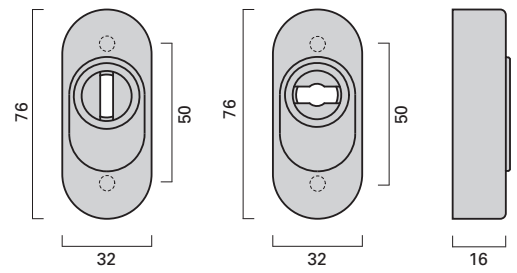

Drücker-Oval-Rosette
Handle on oval narrow rose

Schlüssel-Oval-Rosette
Cylinder rose, oval

Schutz-Oval-Rosette
Security rose, oval shape

Vieler Edelstahl-Türdrücker RT 147 für Rahmentüren
Vieler stainless steel lever handle RT 147 for narrow stile door