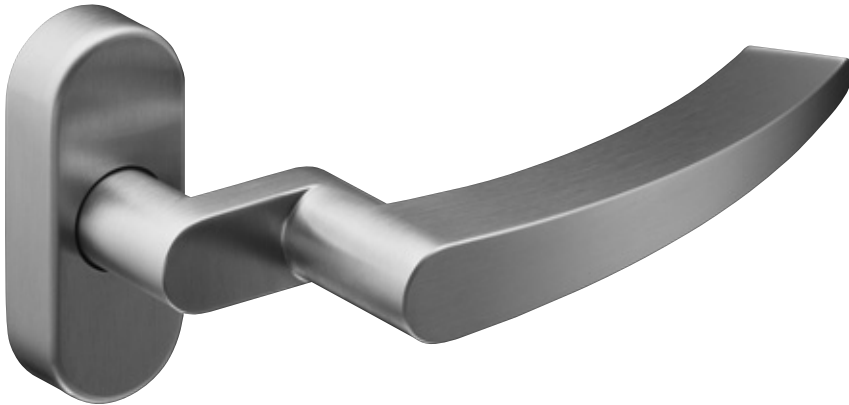

Drücker-Oval-Rosette
Handle on oval narrow rose

Schlüssel-Oval-Rosette
Cylinder rose, oval

Schutz-Oval-Rosette
Security rose, oval shape

Vieler Edelstahl-Türdrücker RT 808 für Rahmentüren
Vieler stainless steel lever handle RT 808 for narrow stile door