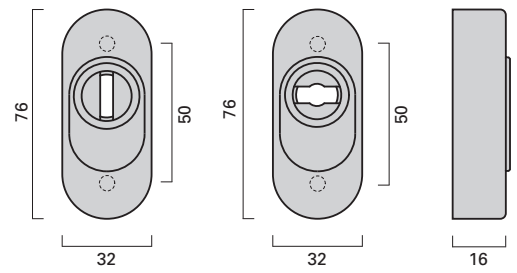

Schutz-Oval-Rosette
Security rose, oval shape