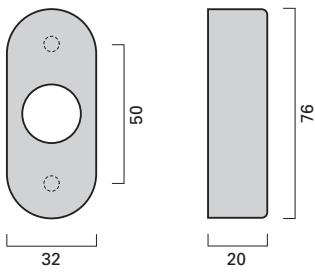

Produktfamilie
Product family

Seite
Page

Türdrücker 524
Lever handle 524

1.40

Fenstergriff 144
Window handle 144

3.13

Drücker-Oval-Rosette
Handle on oval narrow rose

Schlüssel-Oval-Rosette
Cylinder rose, oval