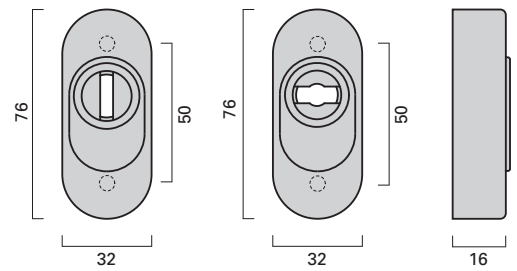

Produktfamilie
Product family

Seite
Page

Türdrücker 802
Lever handle 802

1.54

Fenstergriff 801
Window handle 801

3.21

Drücker-Oval-Rosette
Handle on oval narrow rose

Schlüssel-Oval-Rosette
Cylinder rose, oval